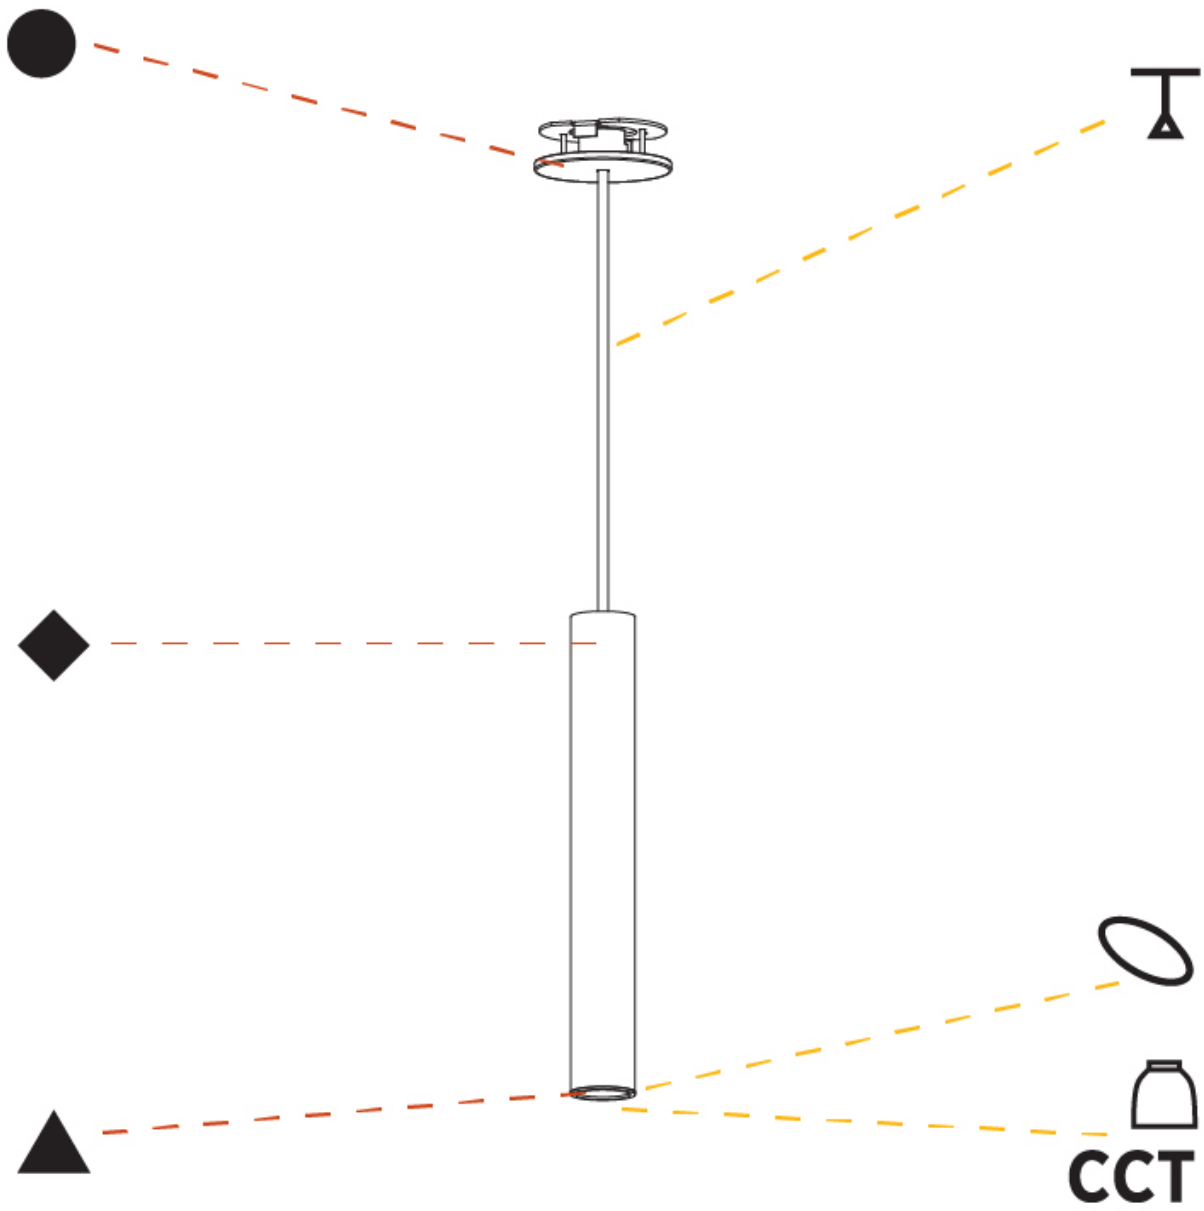

HANGOVER MONOPOINT RECESSED CANOPY SUSPENSION

A300151-

PROJECT
TYPE
SPECIFIER
QUANTITY
DATE